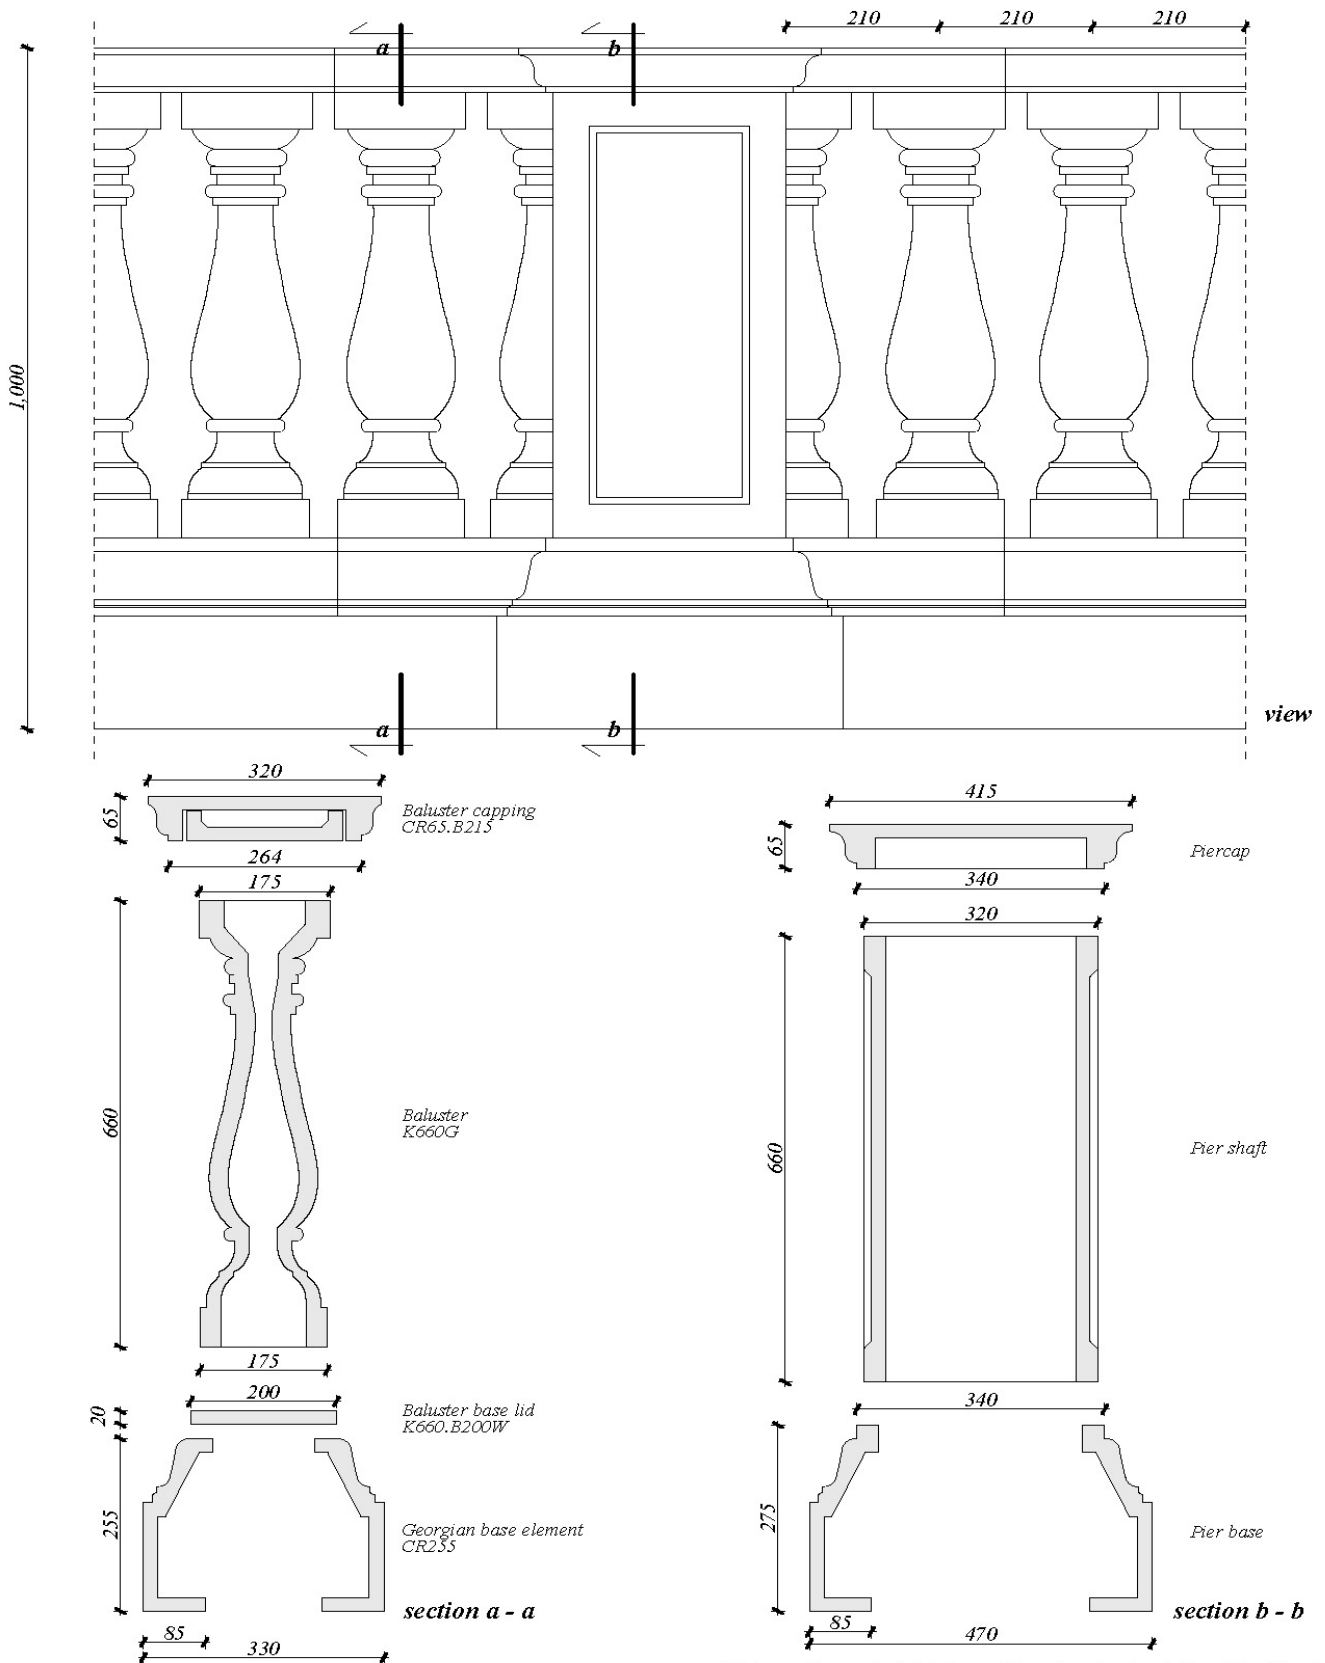

GEORGIAN 660 BALUSTRADING

All dimensions exclude joints. Allow 6mm horizontal and bedding joints.