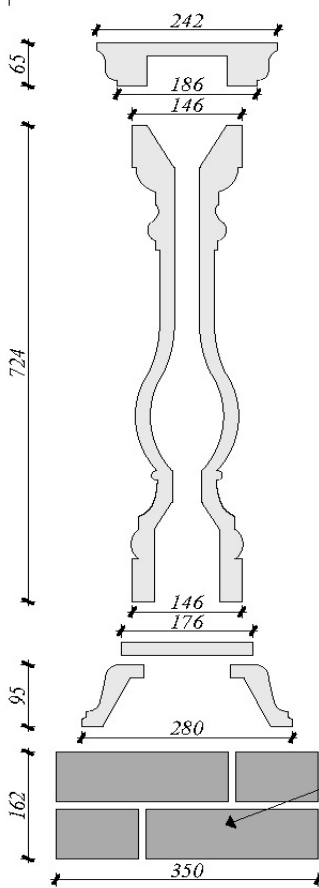

GEORGIAN 724 BALUSTRADING

Baluster capping  
CR65.B186

Baluster  
K724G

Baluster base lid  
K724.B176W

Georgian base element  
CR95

Piercap

Pier shaft

Pier base

section a - a

section b - b

brick hob  
by builder

brick hob  
by builder