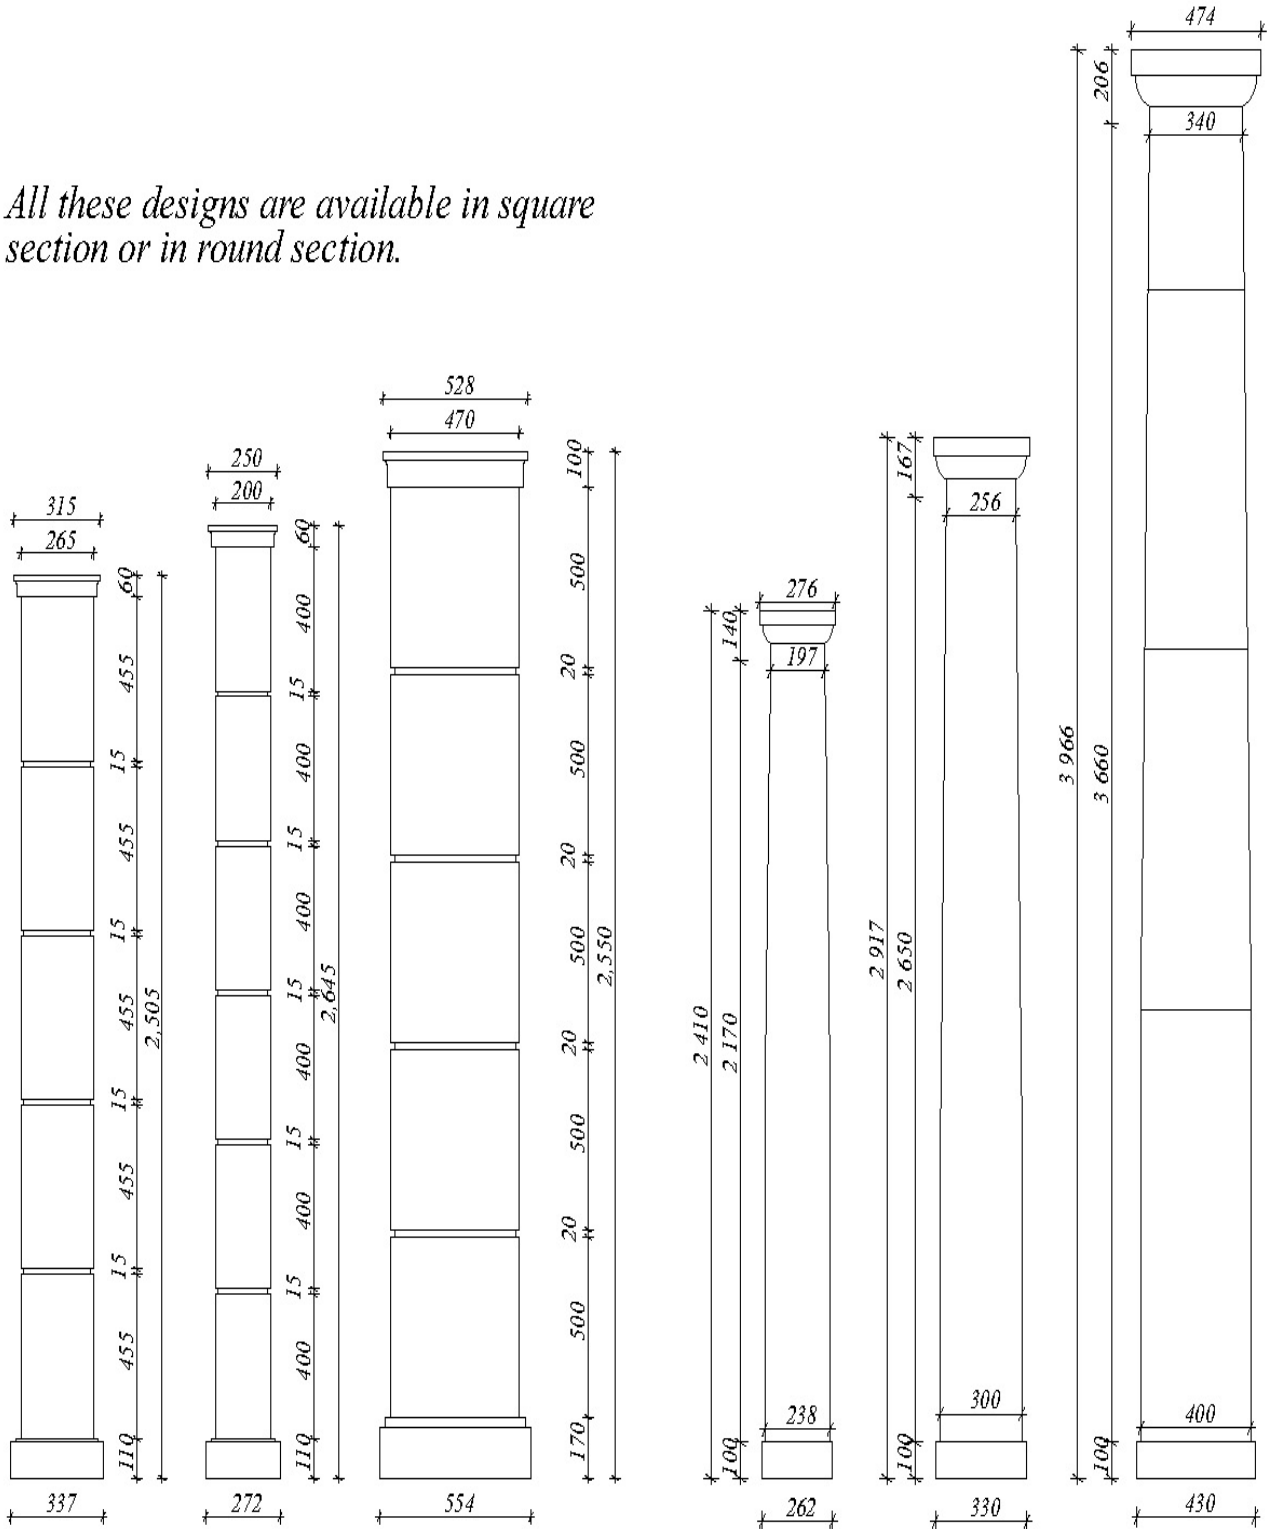

MODERN COLUMN COLLECTION

All these designs are available in square section or in round section.

Modular column 265
M265

Modular column 200
M200

Modular column 470
M470

238 modern column

300 modern column

400 modern column