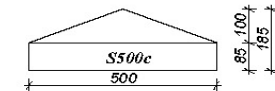

2 brick pier rendered