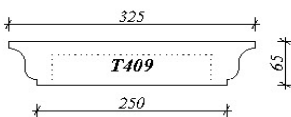

PO Box 657 Moss Vale NSW 2577  
 Phone / Fax: (02) 4869 4342 || Mobile: 0412 277 292  
 Email: admin@nustone.com.au

WALL CAPPING FROM 2 BRICK TO WALLS OVER 300mm

double brick wall

double brick cavity wall