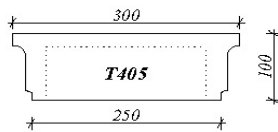

PO Box 657 Moss Vale NSW 2577  
 Phone / Fax: (02) 4869 4342 || Mobile: 0412 277 292  
 Email: admin@nustone.com.au

WALL CAPPING FROM 2 BRICK TO WALLS OVER 300mm

double brick wall

double brick cavity wall