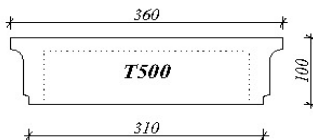

PO Box 657 Moss Vale NSW 2577  
 Phone / Fax: (02) 4869 4342 || Mobile: 0412 277 292  
 Email: admin@nustone.com.au

WALL CAPPING FROM 2 BRICK TO WALLS OVER 300mm

double brick wall

double brick cavity wall