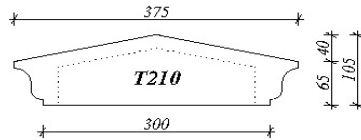

PO Box 657 Moss Vale NSW 2577  
 Phone / Fax: (02) 4869 4342 || Mobile: 0412 277 292  
 Email: admin@nustone.com.au

WALL CAPPING FROM 2 BRICK TO WALLS OVER 300mm

double brick wall

double brick cavity wall