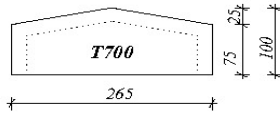

PO Box 657 Moss Vale NSW 2577  
 Phone / Fax: (02) 4869 4342 || Mobile: 0412 277 292  
 Email: admin@nustone.com.au

WALL CAPPING FROM 2 BRICK TO WALLS OVER 300mm

double brick wall

double brick cavity wall