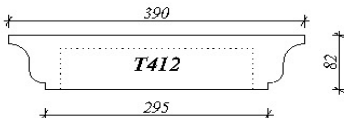

PO Box 657 Moss Vale NSW 2577  
 Phone / Fax: (02) 4869 4342 || Mobile: 0412 277 292  
 Email: admin@nustone.com.au

WALL CAPPING FROM 2 BRICK TO WALLS OVER 300mm

double brick wall

double brick cavity wall