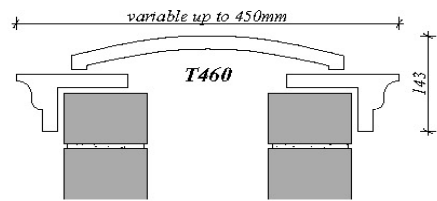

PO Box 657 Moss Vale NSW 2577  
 Phone / Fax: (02) 4869 4342 || Mobile: 0412 277 292  
 Email: admin@nustone.com.au

WALL CAPPING FROM 2 BRICK TO WALLS OVER 300mm

double brick wall

double brick cavity wall