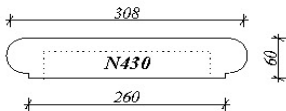

PO Box 657 Moss Vale NSW 2577  
 Phone / Fax: (02) 4869 4342 || Mobile: 0412 277 292  
 Email: admin@nustone.com.au

WALL CAPPING FROM 2 BRICK TO WALLS OVER 300mm

double brick wall

double brick cavity wall