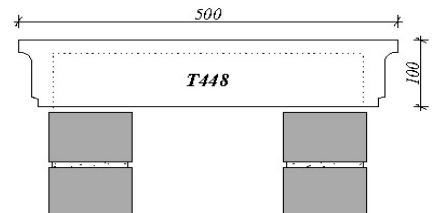

PO Box 657 Moss Vale NSW 2577  
 Phone / Fax: (02) 4869 4342 || Mobile: 0412 277 292  
 Email: admin@nustone.com.au

WALL CAPPING FROM 2 BRICK TO WALLS OVER 300mm

double brick wall

double brick cavity wall