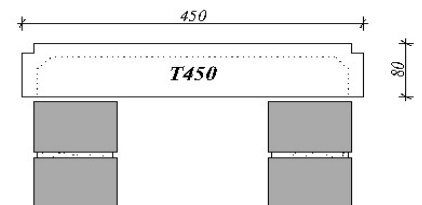

PO Box 657 Moss Vale NSW 2577  
 Phone / Fax: (02) 4869 4342 || Mobile: 0412 277 292  
 Email: admin@nustone.com.au

WALL CAPPING FROM 2 BRICK TO WALLS OVER 300mm

double brick wall

double brick cavity wall