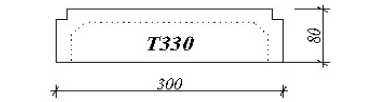

PO Box 657 Moss Vale NSW 2577  
 Phone / Fax: (02) 4869 4342 || Mobile: 0412 277 292  
 Email: admin@nustone.com.au

WALL CAPPING FROM 2 BRICK TO WALLS OVER 300mm

double brick wall

double brick cavity wall