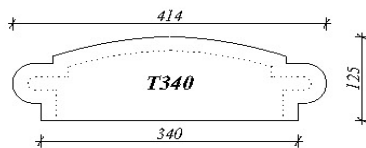

PO Box 657 Moss Vale NSW 2577  
 Phone / Fax: (02) 4869 4342 || Mobile: 0412 277 292  
 Email: admin@nustone.com.au

WALL CAPPING FROM 2 BRICK TO WALLS OVER 300mm

double brick wall

double brick cavity wall