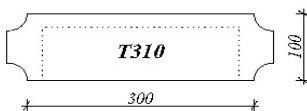

PO Box 657 Moss Vale NSW 2577  
 Phone / Fax: (02) 4869 4342 || Mobile: 0412 277 292  
 Email: admin@nustone.com.au

WALL CAPPING FROM 2 BRICK TO WALLS OVER 300mm

double brick wall

double brick cavity wall