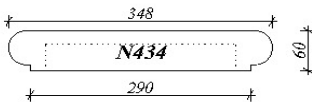

PO Box 657 Moss Vale NSW 2577  
 Phone / Fax: (02) 4869 4342 || Mobile: 0412 277 292  
 Email: admin@nustone.com.au

WALL CAPPING FROM 2 BRICK TO WALLS OVER 300mm

double brick wall

double brick cavity wall