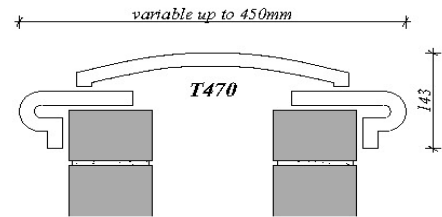

PO Box 657 Moss Vale NSW 2577  
 Phone / Fax: (02) 4869 4342 || Mobile: 0412 277 292  
 Email: admin@nustone.com.au

WALL CAPPING FROM 2 BRICK TO WALLS OVER 300mm

double brick wall

double brick cavity wall