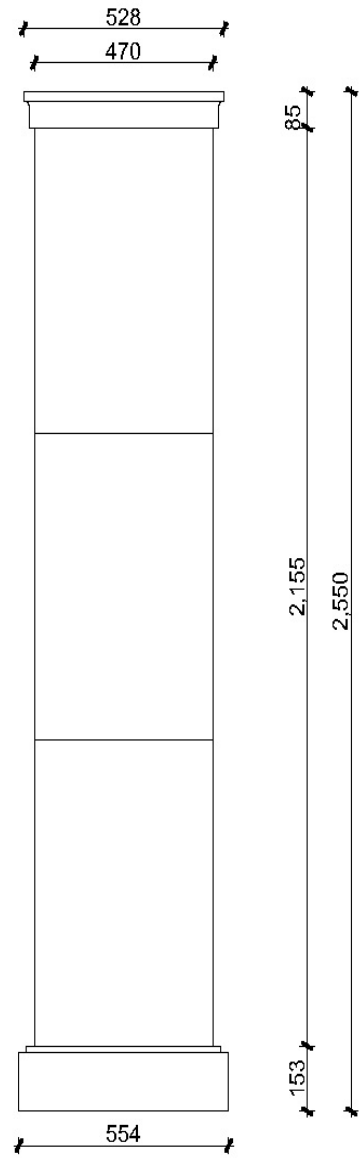

MODERN GATE PIER COLLECTION

M200a
Pedestal

M265a
Modern pedestal

M265b
Gate pier 1536h

M200b
Pillar 1991h

M470
Gate pier 2550h

All these designs are available in square section or in round section to special order.